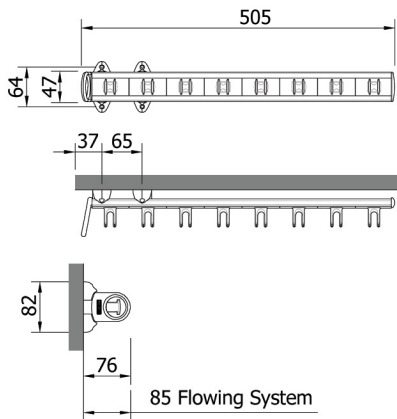

PORTACINTURE ESTRAIBILE Pull-out belt rack

NERO - ALLUMINIO SATINATO
black-satin aluminium

SSNCP1525

TRASPARENTE - ALLUMINIO LUCIDO
transparent-bright aluminium

SSNCP152L

SSNCPFS152L **FS**

BIANCO - ALLUMINIO LUCIDO
white-bright aluminium